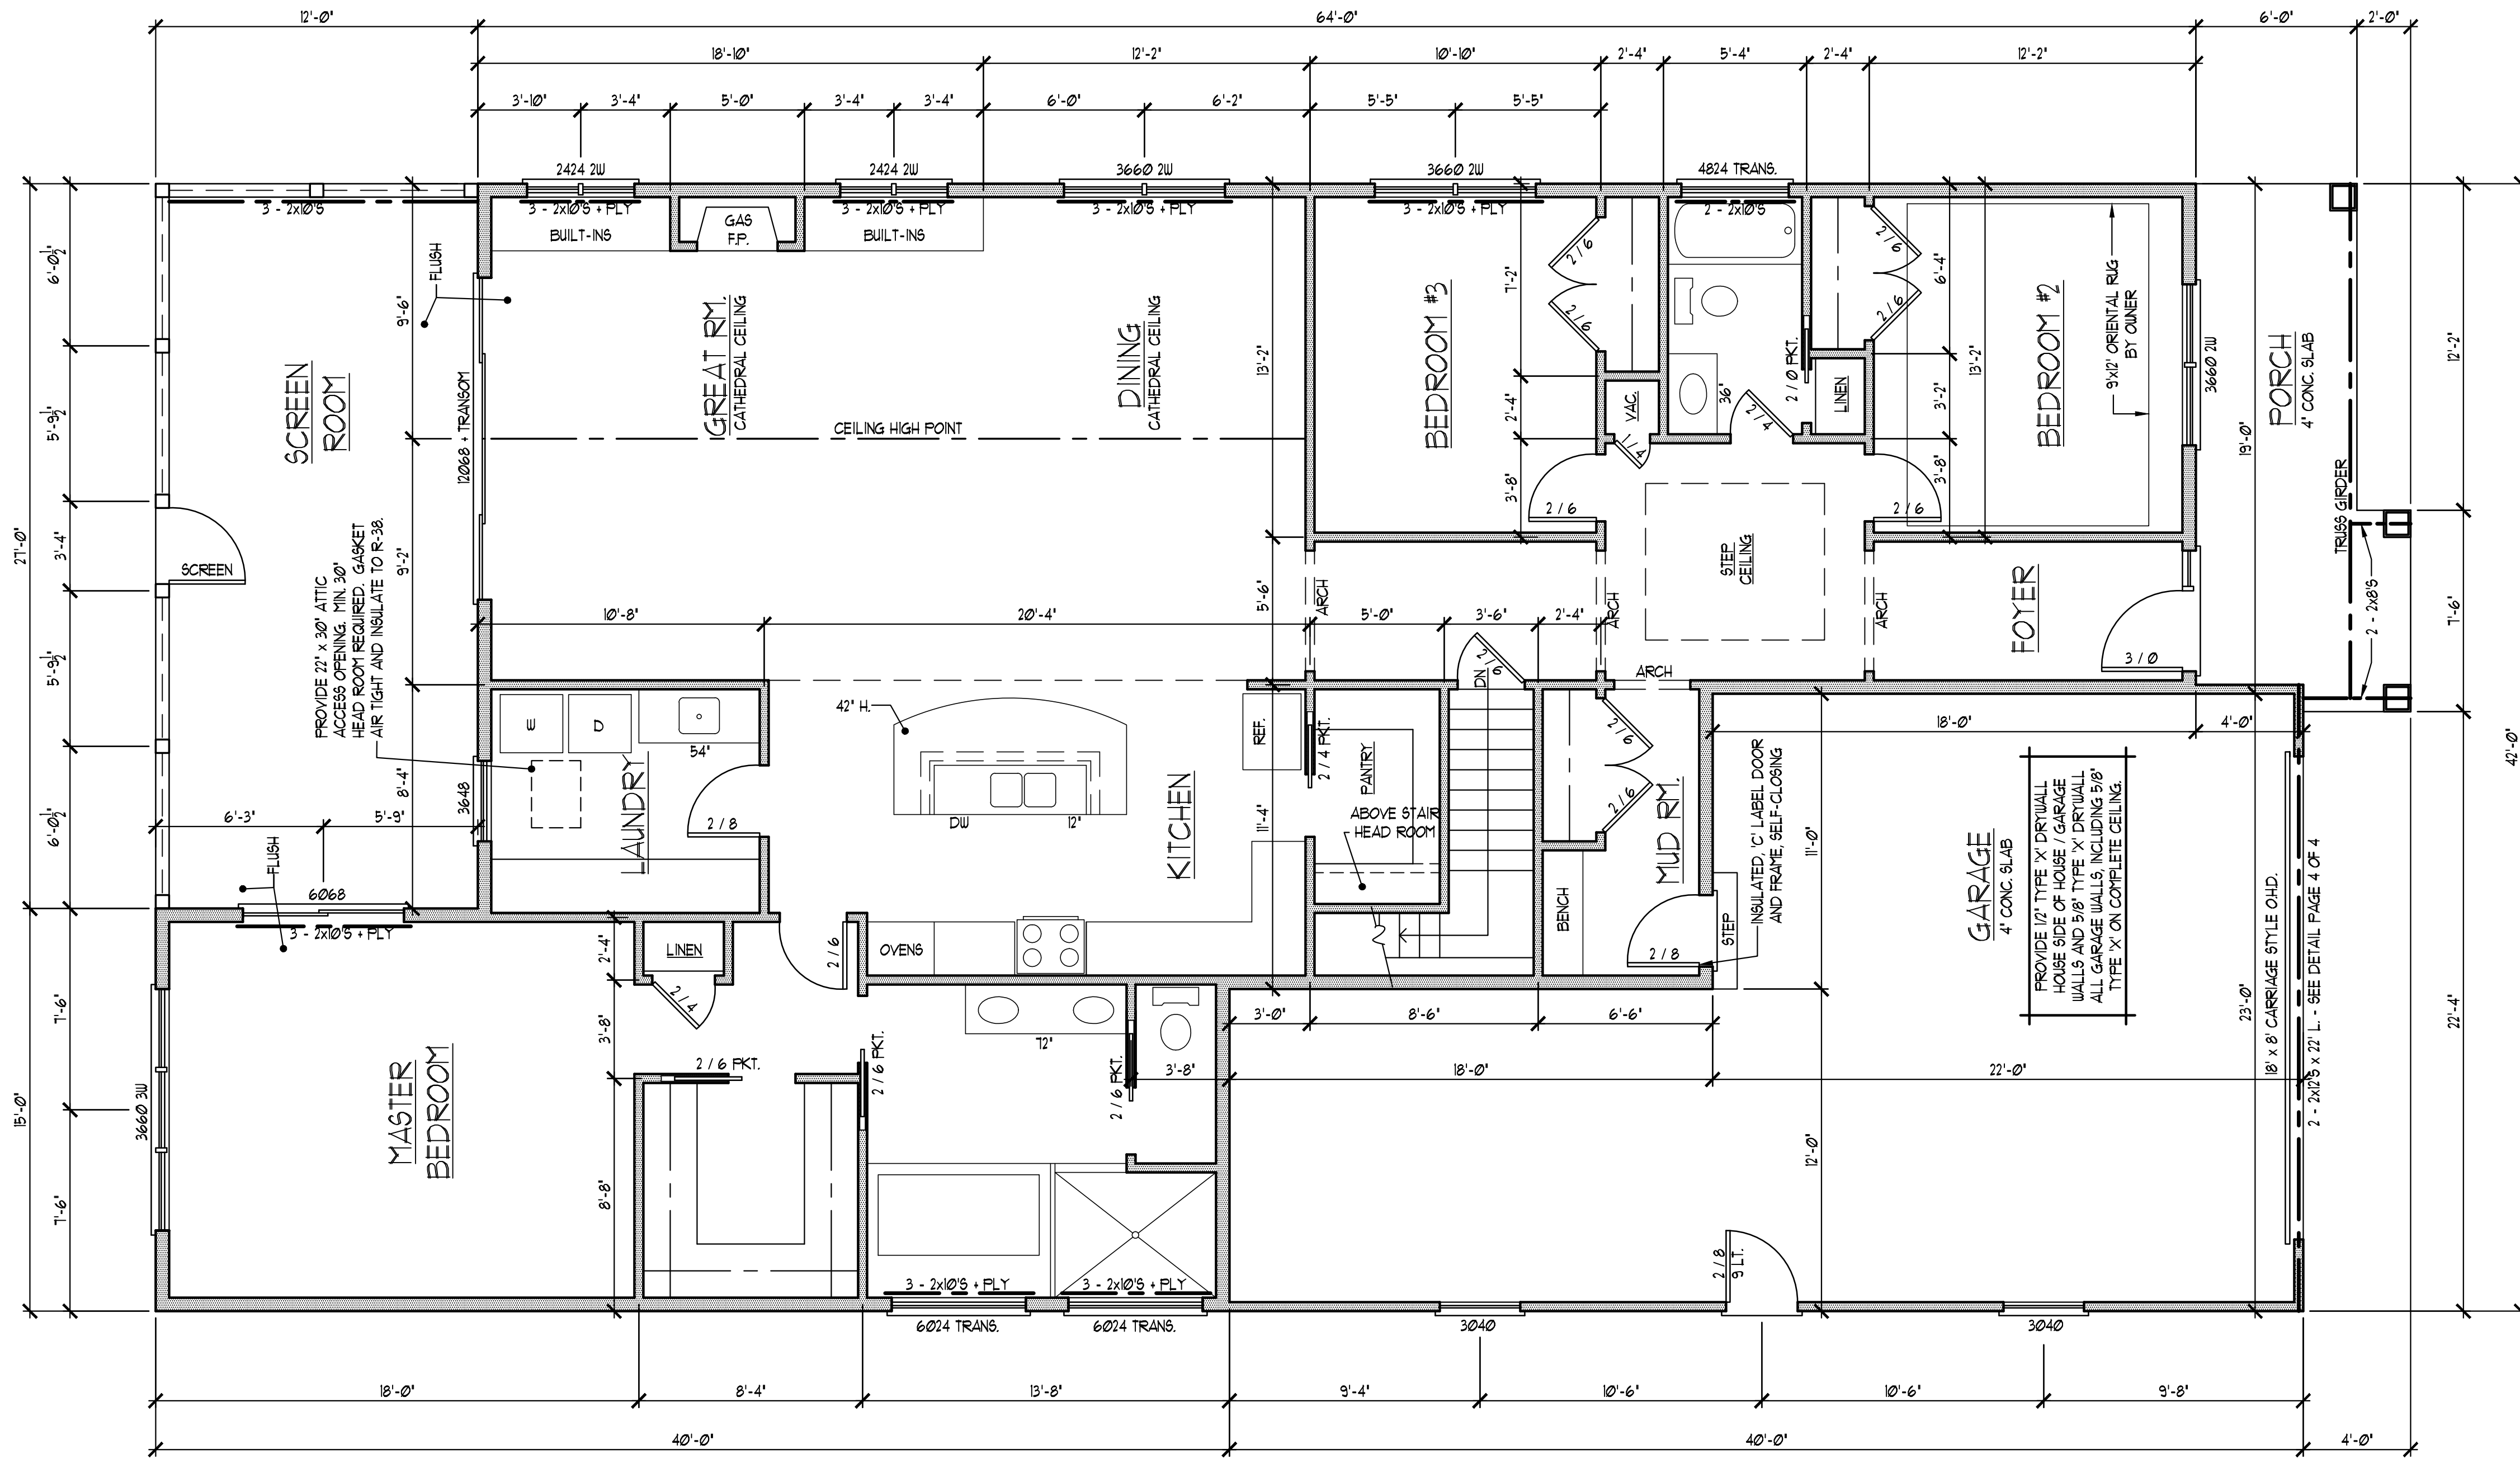

WINDOW SIZES SHOWN IN INCHES

AREA: 2,238 SF.
SCREEN ROOM + 144 SF.